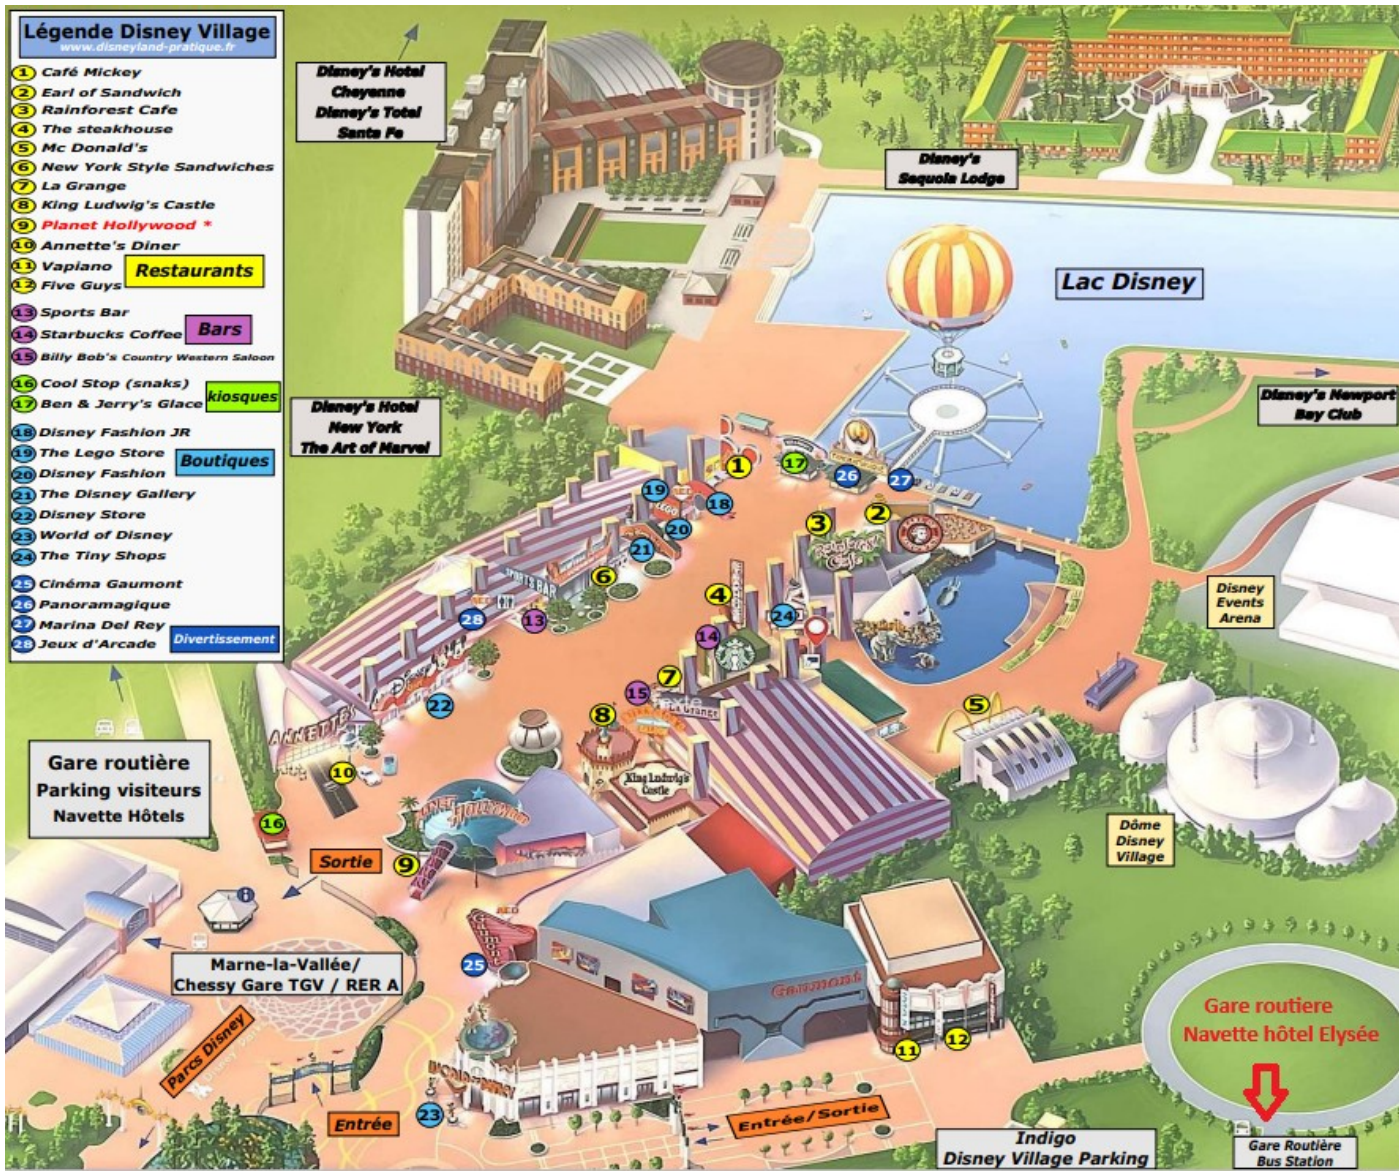

Légende Disney Village

www.disneyland-pratique.fr

- 1 Café Mickey
- 2 Earl of Sandwich
- 3 Rainforest Cafe
- 4 The steakhouse
- 5 Mc Donald's
- 6 New York Style Sandwiches
- 7 La Grange
- 8 King Ludwig's Castle
- 9 Planet Hollywood *
- 10 Annette's Diner
- 11 Vapiano
- 12 Five Guys
- 13 Sports Bar
- 14 Starbucks Coffee
- 15 Billy Bob's Country Western Saloon
- 16 Cool Stop (snaks)
- 17 Ben & Jerry's Glace
- 18 Disney Fashion JR
- 19 The Lego Store
- 20 Disney Fashion
- 21 The Disney Gallery
- 22 Disney Store
- 23 World of Disney
- 24 The Tiny Shops
- 25 Cinéma Gaumont
- 26 Panoramagique
- 27 Marina Del Rey
- 28 Jeux d'Arcade

Restaurants

Bars

kiosques

Boutiques

Divertissement

Gare routière
Parking visiteurs
Navette Hôtels

Marne-la-Vallée/
Chessy Gare TGV / RER A

Parcs Disney

Entrée

Entrée/Sortie

Indigo
Disney Village Parking

Gare routière
Navette hôtel Elysée

Gare Routière
Bus Station

Disney's Hotel
Cheyenne
Disney's Total
Santa Fe

Disney's
Sequoia Lodge

Lac Disney

Disney's Newport
Bay Club

Disney's Hotel
New York
The Art of Marvel

Disney's
Events
Arena

Dôme
Disney
Village